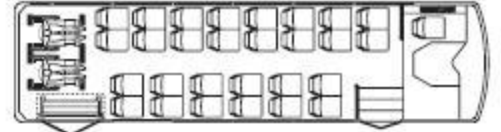

## FE FLOORPLANS

600 • 31-passenger

601 • 27-passenger, rear luggage

602 • 22-passenger, two-wheelchair, rear lift

604 • 31-passenger

605 • 26-passenger, rear luggage

606 • 24-passenger, two-wheelchair, rear lift

609 • 33-passenger

611 • 31-passenger, rear luggage

618 • 26-passenger, two-wheelchair, rear lift

630 • 39-passenger

631 • 35-passenger, rear luggage

632 • 28-passenger, two-wheelchair, rear lift