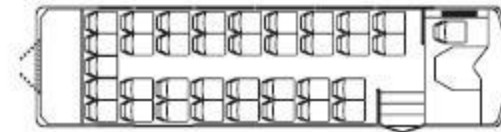

## FE FLOORPLANS

600 • 31-passenger

601 • 27-passenger, rear luggage

602 • 22-passenger, two-wheelchair, rear lift

604 • 31-passenger

605 • 26-passenger, rear luggage

606 • 24-passenger, two-wheelchair, rear lift

609 • 33-passenger

611 • 31-passenger, rear luggage

618 • 26-passenger, two-wheelchair, rear lift

630 • 39-passenger

631 • 35-passenger, rear luggage

632 • 28-passenger, two-wheelchair, rear lift