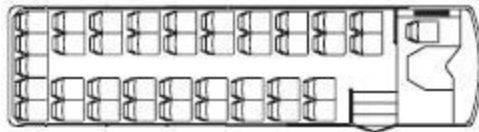

## FE FLOORPLANS

600 • 31-passenger

601 • 27-passenger, rear luggage

602 • 22-passenger, two-wheelchair, rear lift

604 • 31-passenger

605 • 26-passenger, rear luggage

606 • 24-passenger, two-wheelchair, rear lift

609 • 33-passenger

611 • 31-passenger, rear luggage

618 • 26-passenger, two-wheelchair, rear lift

630 • 39-passenger

631 • 35-passenger, rear luggage

632 • 28-passenger, two-wheelchair, rear lift