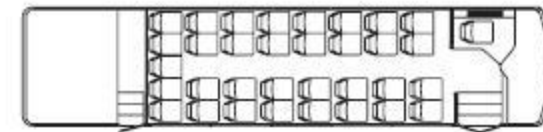

701 • 33-passenger, rear luggage