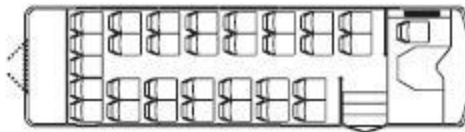

## FE FLOORPLANS

600 • 31-passenger

601 • 27-passenger, rear luggage

602 • 22-passenger, two-wheelchair, rear lift

604 • 31-passenger

605 • 26-passenger, rear luggage

606 • 24-passenger, two-wheelchair, rear lift

609 • 33-passenger

611 • 31-passenger, rear luggage

618 • 26-passenger, two-wheelchair, rear lift

630 • 39-passenger

631 • 35-passenger, rear luggage

632 • 28-passenger, two-wheelchair, rear lift